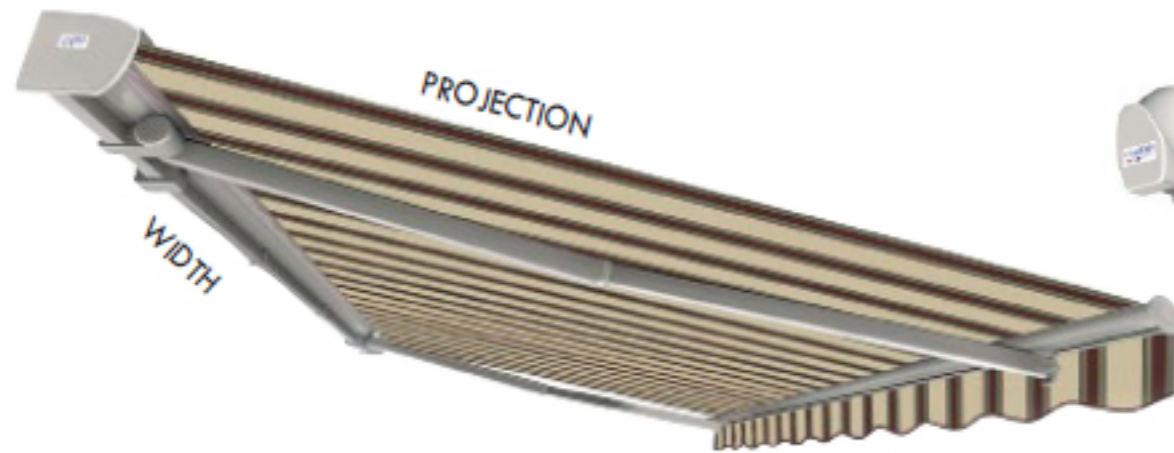

RETRACTABLE PATIO & DECK AWNINGS

ESTATE

Base Model • Semi Cassette

ESTATE SLIM-FIT

Fits narrow spaces

Base Model • Semi Cassette

ESTATE XLP

Extra-Long Projection

EKO

VILLA

MANOR

Base Model • Semi Cassette

Full Cassette

Full Cassette

Width Available in 1" increments		7' 9" to 23'	6' 7" to 23'	6' 11" to 23'
Projection		6' 11" • 8' 6" • 10' 2"	4' 11" • 6' 7" • 8' 2" 9' 10" • 11' 6" • 13' 1"	4' 11" • 6' 7" • 8' 2" 9' 10" • 11' 6" • 13' 1"
Frame	Standard	Base model	Cassette Tray (greater than 18' width)	Hood • Bottom cover Tray (greater than 18' width)
	Optional	Hood with tray	Tray (18' width or less)	Back • Tray (18' width or less)
Frame Color		<input type="checkbox"/> White		<input type="checkbox"/> White <input type="checkbox"/> Sandstone <input type="checkbox"/> Earthstone
Frame Support	Standard	Steel square bar	Awning doesn't require a square bar	Steel square bar
	Optional	Aluminum square bar		Aluminum square bar
Operation		Manual • Motorized (powered by somfy.)		
Fabric		Solution-dyed acrylic		
Valance		11 standard styles • Custom styles Lettering options	11 standard styles • Custom styles • Lettering options Valance included but not attached	
Accessories		Wind sensor • Sun & rain sensor • Light kit (Eko only) • myLink™		